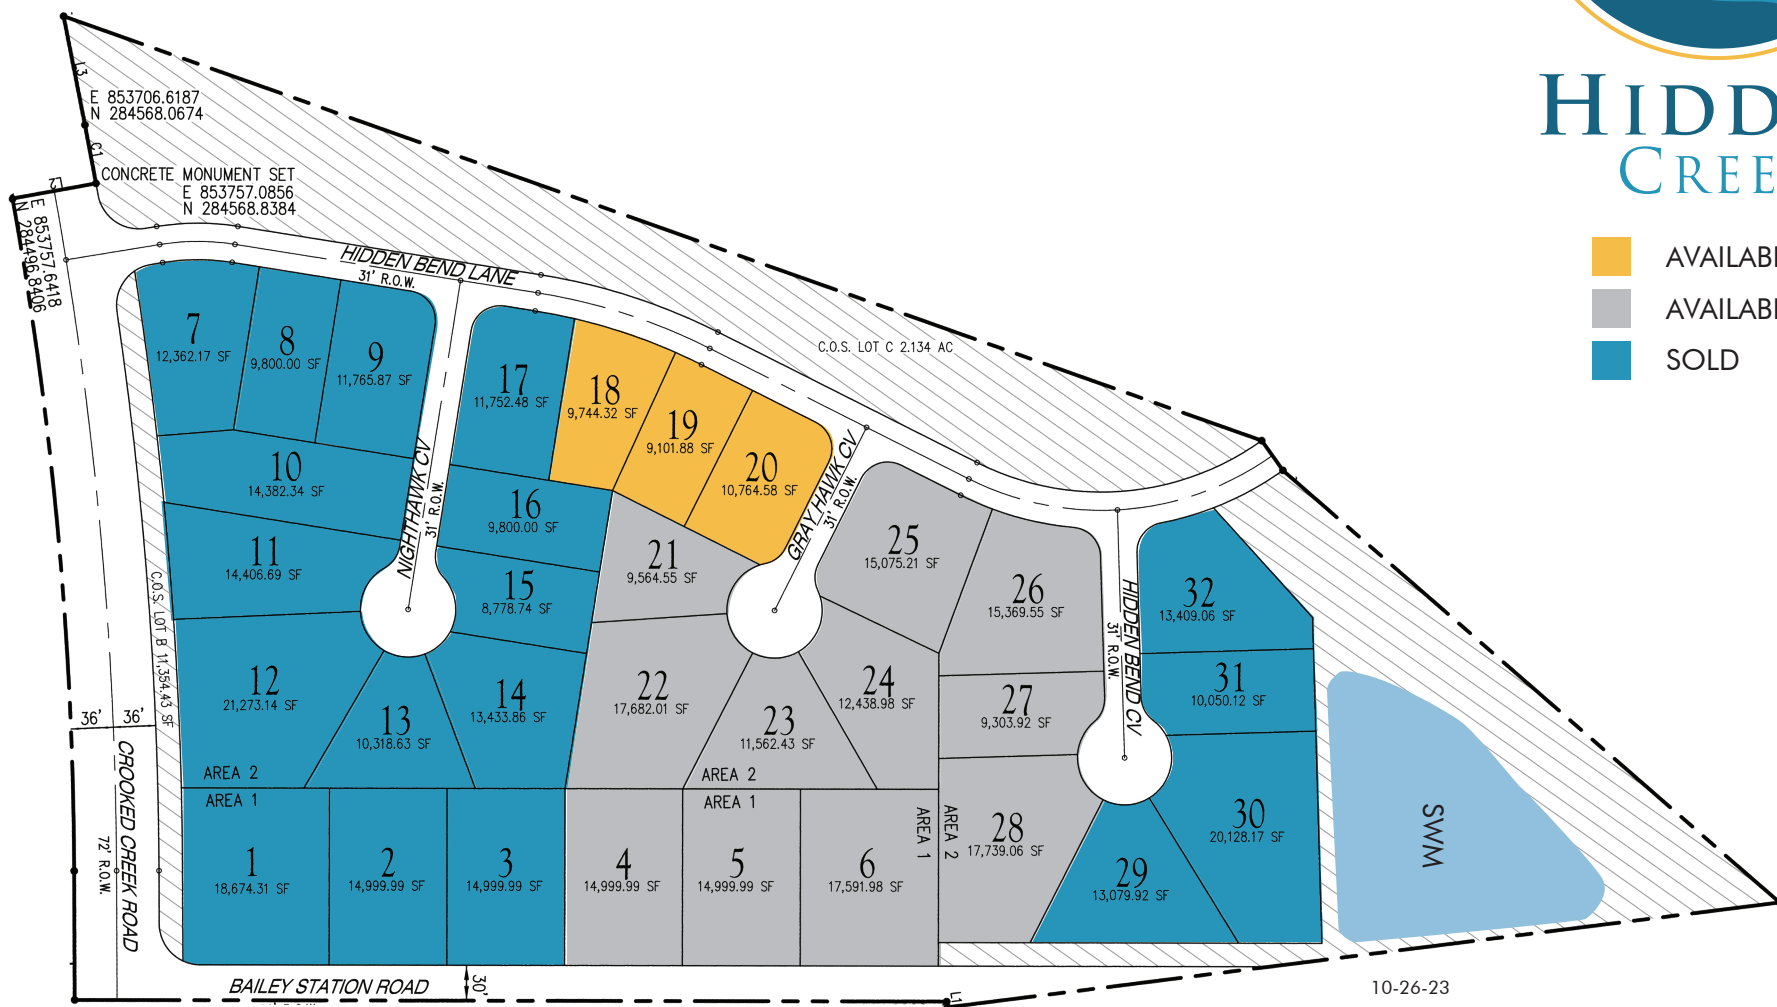

LUXURY HOMES

HIDDEN CREEK

- AVAILABLE HOMES
- AVAILABLE HOME SITES
- SOLD

EXTERIOR

- Hardie Cement Board Siding - 30 Year Limited Warranty
- Hardie Trim - 50 Year Limited Warranty
- Carriage Style Garage Doors
- Argon-Filled Windows with SDL Grids - Low E, Limited Lifetime Warranty
- Professionally Designed Landscape Package including Fully Sodded Yard
- Certainteed Architectural Roof Shingles - 50 Year Limited Warranty
- High Grade Felt Under Roofing Ensures Maximum Protection
- Roof Decking includes Energy-Saving Radiant Barrier Foil Backing in Attic
- Washed Pea Gravel Drives and Porches